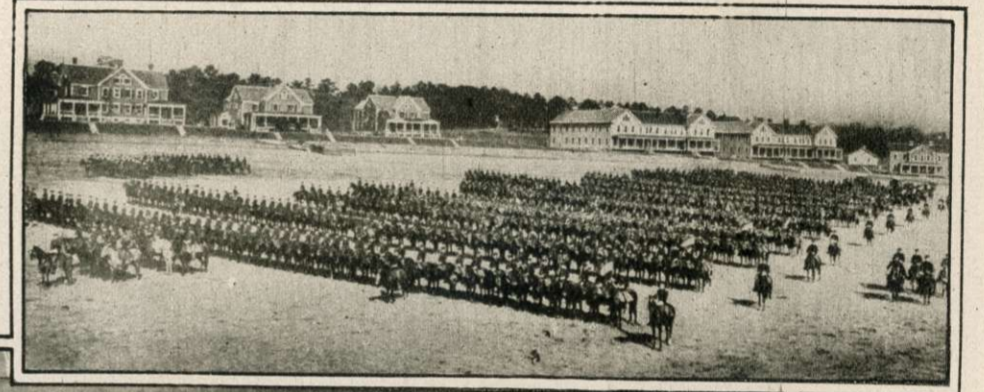

FORT OGLETHORPE, U. S. ARMY POST IN THE HEART OF CHICKAMAUGA BATTLEFIELD

COLONEL T. A. ROBERTS,  
Commanding Sixth United States Cavalry, Fort Oglethorpe.

COLONEL "JIM" PARKER,  
Former Commandant at Oglethorpe, on His Mount, Chattanooga, Given Him by  
Citizens of Chattanooga, January 1, 1912.

View of a  
Portion of  
Army  
Post  
Showing  
Officers'  
Quarters  
and Head-  
quarters.  
In the  
Great  
War's  
Start  
German  
Prisoners  
Were Im-  
prisoned  
Here.

Eleventh  
United  
States  
Cavalry,  
Colonel  
James  
Parker  
Com-  
manding,  
on  
Review,  
1912.